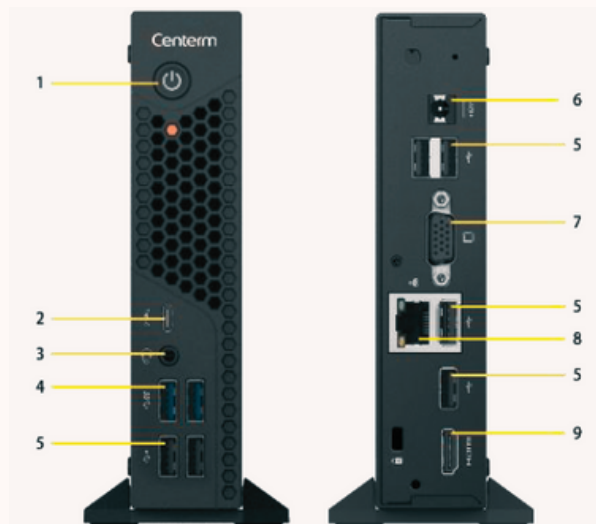

## Elevate Your Business to New Heights with Centerm F320

Centerm Cloud Terminal F320 redefines the cloud terminal experience with its powerful ARM architecture and enhanced security features. Powered by a high-performance ARM quad core 1.8GHz processor, the F320 delivers exceptional processing power and efficiency, making it ideal for demanding business applications.

Powerful Processor, Fast Memory & Storage,  
Dual Monitors, No fans, no distractions.  
Lower your energy costs and environmental  
impact with low power consumption

1. Power button
2. USB 2.0 Type-C port
3. Headphone/Microphone port
4. USB 3.0 port
5. USB 2.0 port
6. DC 12V input port
7. VGA port
8. RJ-45 network port
9. HDMI port

## SPECIFICATIONS

Processor	ARM Quad Core 2.0GHz
Available Operating System	COS <sup>1</sup>
Protocols	Xred
RAM (DDR4)	2GB
Storage (eMMC)	32GB
Display	HDMI x 1, VGA x 1
Resolution	HDMI:1920 * 1080@60Hz, VGA:1920 * 1080@60Hz
LAN	Gigabit RJ-45 network port x 1
USB 2.0 Type-C	x 1
USB 2.0	x 6
USB 3.0	x 2
Audio	1 x Headphone/Microphone port (2-in-1)
Dimension	134.9mm x 36.2mm x 157mm(stand excluded)/ 130mm x 65mm x 162.3mm (stand included)
Adapter	Worldwide auto-sensing 100-240V AC, 50/60 Hz, 12V/2A DC
Power Consumption	< 24w
Mountings	Vertical feet, standard
Cooling	Fan-less Convection
Operation Temperature	0°C to 40°C
Relative Humidity	30% to 90% non-condensing