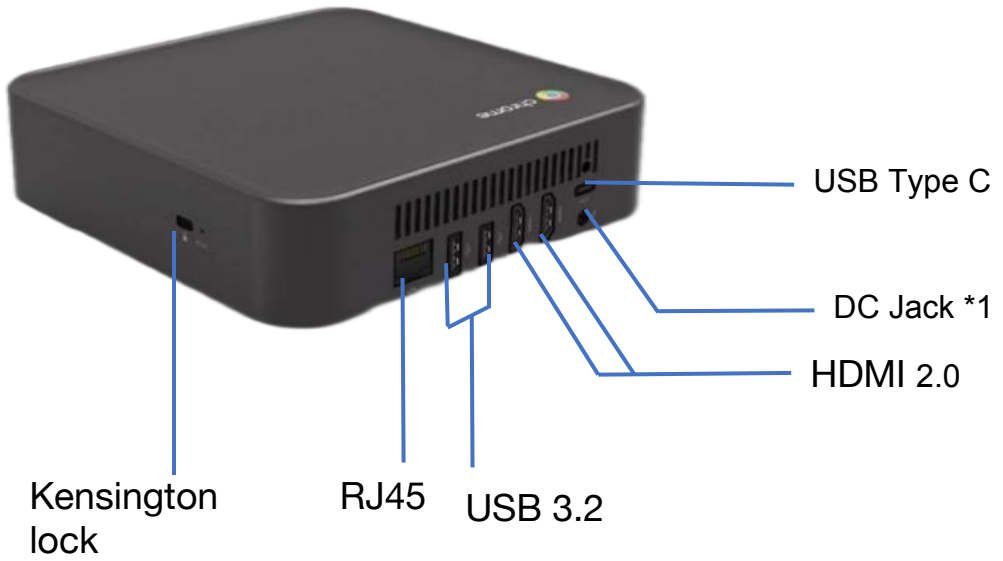

CENTERM
CHROMEBOX

D661

For every business need

Centerm Chromebox D661, ChromeOS devices have built-in security, deploy quickly and update automatically, providing a modern employee experience.

Chromebox

D661

SPECIFICATION

Operating System	ChromeOS
Processor	Intel ADL-P Celeron 7305
Memory	4GB RAM DDR4 3200
Storage	256GB 2230PCIe NVMe SSD
Wi-Fi	M.2 2230 Intel WiFi 6E + BT 5.2 Garfield Peak 2 AX211 non-vPro
Ports	4 USB 3.2 Gen 2 type A 1 Type-C Gen 2 with PD & DP function 2 HDMI 2.0 3.5mm Audio Jack DC in - 4.0mm smart pin type DC jack. *1 Power button (with double light LED)
LAN	RJ-45 connector *1, White LED for connectivity and AmberLED for activity located on RJ-45 connector.
VESA	100x100 mm
Security	Kensington lock
Card Reader	Micro SD card reader slot (Push-pull type) *1
Dimension	148*148.5*41.1
Weight	636g
Power	Output:19V DC, 3.42A 65W Input:100~240V AC, 50/60Hz Universal